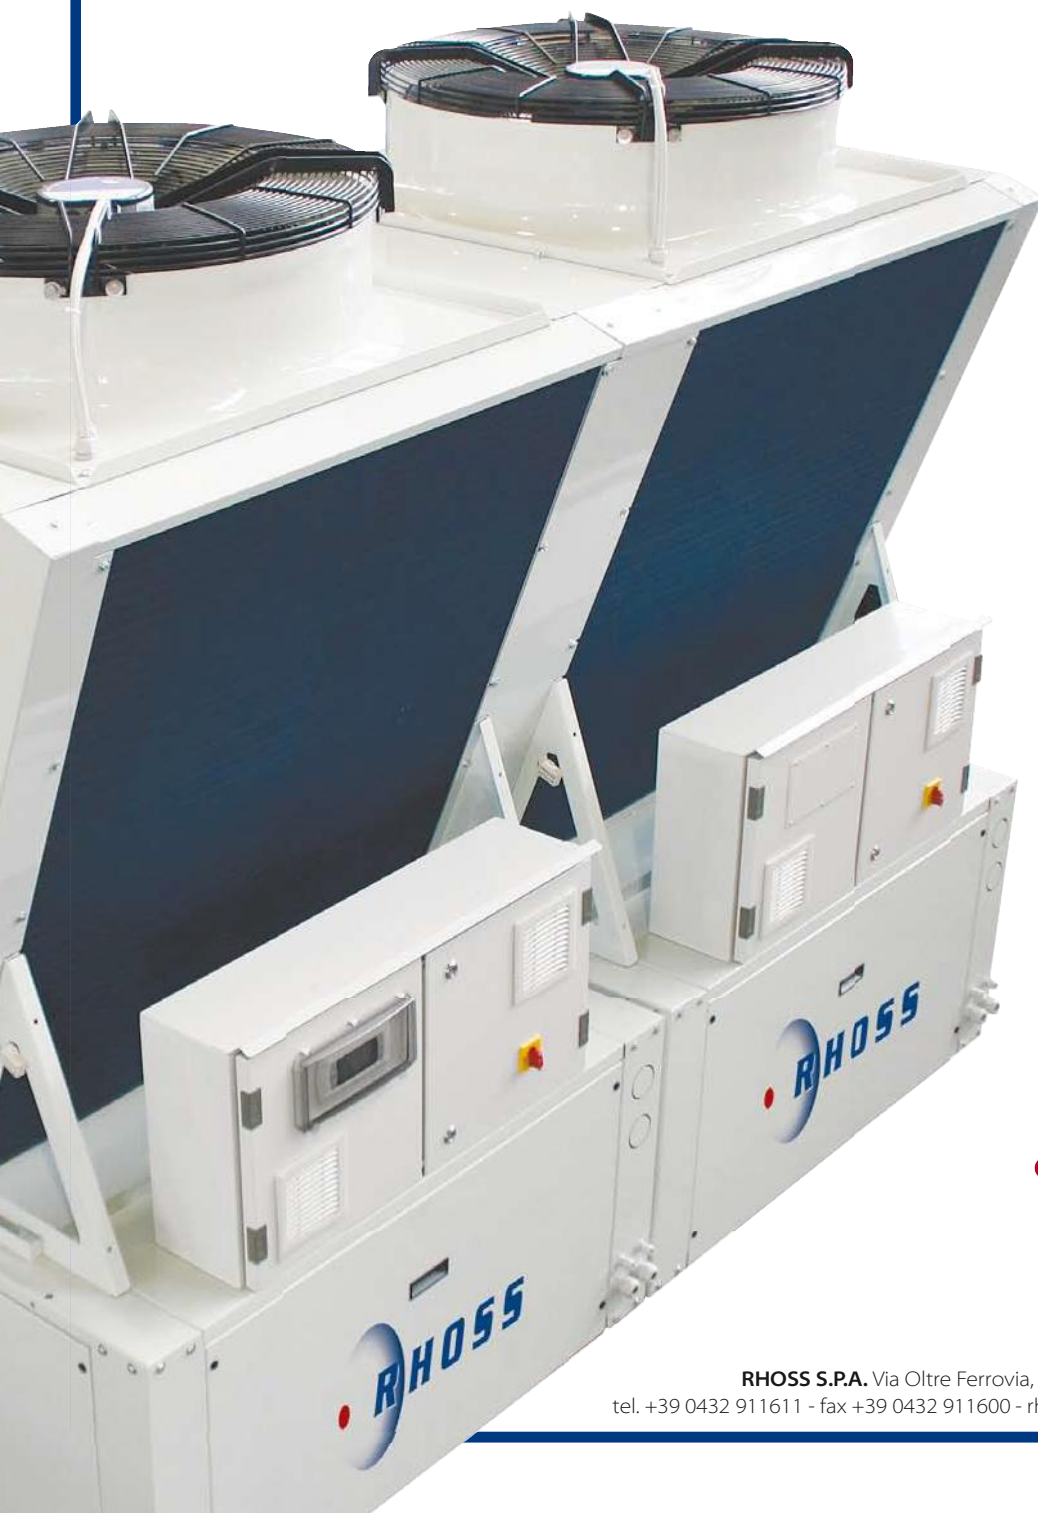

# POKER

H E A T P U M P S

## ***THE WINNING HEAT PUMP SILENT, FLEXIBLE, EFFICIENT***

POKER is the innovative range of Rhoss modular heat pumps, which combines key features like silent operation, flexibility and efficiency.

The units can match the requirements of all plant types, minimizing, in every architectural context, noise issues and granting unique performance.

POKER is composed by independent modules with 34 kW heating capacity each, which can be connected together to reach 137 kW maximum total heating capacity.

Each module is a reversible heat pump for outdoor installation, equipped with tandem scroll compressors with liquid injection, hydrophilic treated coils and R410A refrigerant.