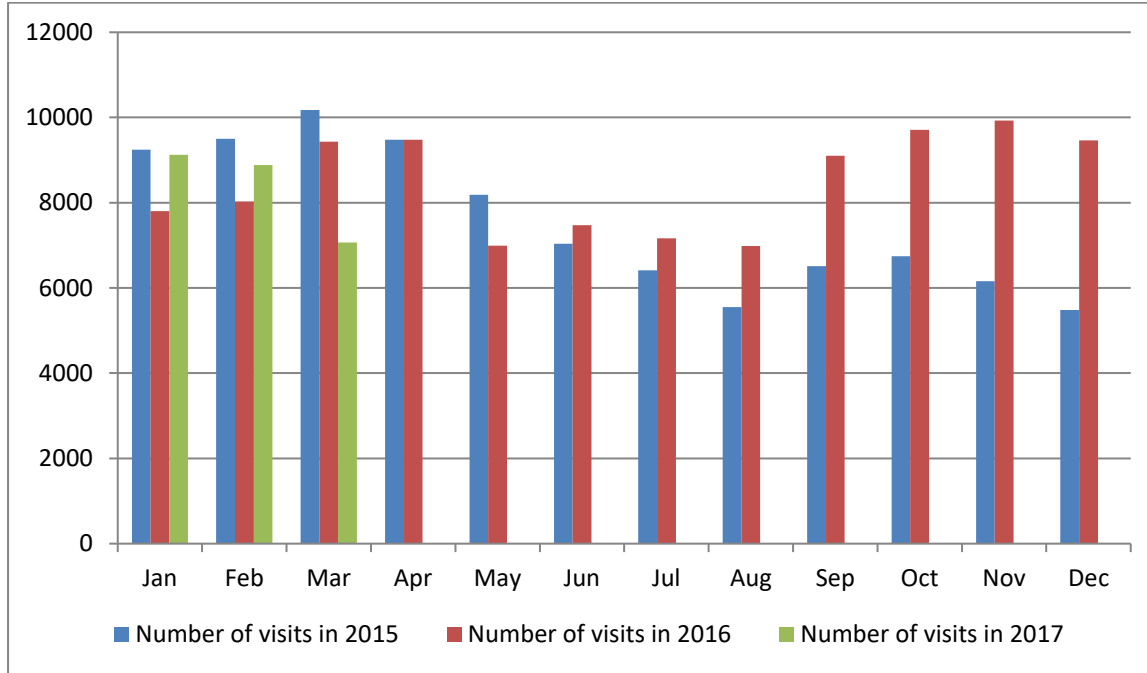

## *Website statistics*

Month	Number of visits in 2015	Number of visits in 2016	Number of visits in 2017
Jan	9245	7806	9122
Feb	9501	8026	8888
Mar	10179	9432	7067
Apr	9480	9478	
May	8188	6989	
Jun	7038	7469	
Jul	6411	7164	
Aug	5554	6987	
Sep	6515	9102	
Oct	6743	9709	
Nov	6161	9931	
Dec	5482	9463	
<b>Total visitors</b>	<b>90497</b>	<b>101556</b>	

Statistics taken on March 22<sup>nd</sup>, 2017